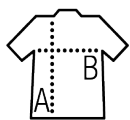

### Style

Long sleeves  
3 tone on tone buttons  
Straight hem with side slits  
Cut and sewn  
Spare button on the inside seam

### Available sizes

Sizes	S	M	L	XL	XXL	3XL*
A/B	70/50	72/53	74/56	76/58	79/62	82/66